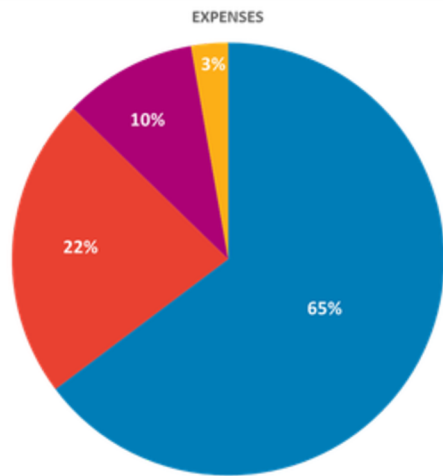

REVENUE

Academy Foundation Distributions	30%	$ 312,981
Unrestricted Contributions	25%	$ 266,310
Restricted Gifts and Grants	10%	$ 110,474
Conference and Events	27%	$ 287,110
Membership Dues	3%	$ 28,058
Earned Income	1%	$ 10,196
Investment Return	2%	$ 21,924
Donated Materials, Facilities & Services	2%	$ 17,461

TOTAL REVENUE **$ 1,054,514**

EXPENSES

Program-Related Expenses	63%	$ 673,418
Membership & Development	23%	$ 245,425
Administration	9%	$ 95,063
Communications	4%	$ 46,976

TOTAL EXPENSES **$ 1,064,882**

($ 6,368)

Statement of Activity