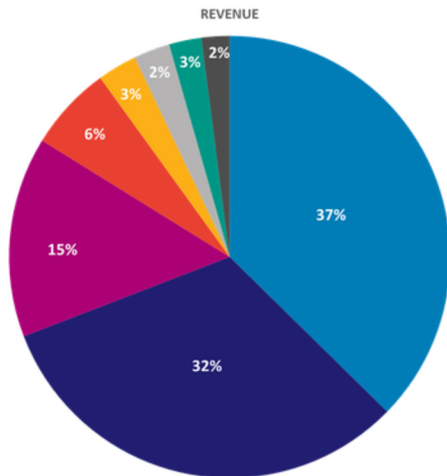

REVENUE

Academy Foundation Distributions	30%	$ 312,981
Unrestricted Contributions	25%	$ 266,310
Restricted Gifts and Grants	10%	$ 110,474
Conference and Events	27%	$ 287,110
Membership Dues	3%	$ 28,058
Earned Income	1%	$ 10,196
Investment Return	2%	$ 21,924
Donated Materials, Facilities & Services	2%	$ 17,461

TOTAL REVENUE **$ 1,054,514**

EXPENSES

Program-Related Expenses	63%	$ 673,418
Membership & Development	23%	$ 245,425
Administration	9%	$ 95,063
Communications	4%	$ 46,976

TOTAL EXPENSES **$ 1,064,882**

($ 6,368)

Statement of Activity